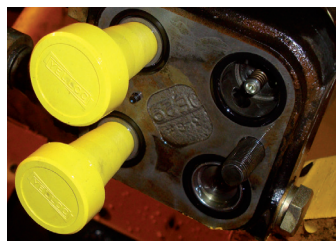

specials.stauff.com.au

Adelaide

SA Australia
Tel: (08) 8415 1000

E: sant.sales@stauff.com.au

Auckland

New Zealand
Tel: (09) 912 1530

E: sales@stauff.co.nz

Brisbane

QLD Australia
Tel: (07) 3716 1000

E: qld.sales@stauff.com.au

Melbourne

VIC Australia
Tel: (03) 8542 5400

E: vic.sales@stauff.com.au

Sydney

NSW Australia
Tel: (02) 8787 8000

E: nsw.sales@stauff.com.au

Wollongong

NSW Australia
Tel: (02) 4271 9000

E: sales@stauff.com.au