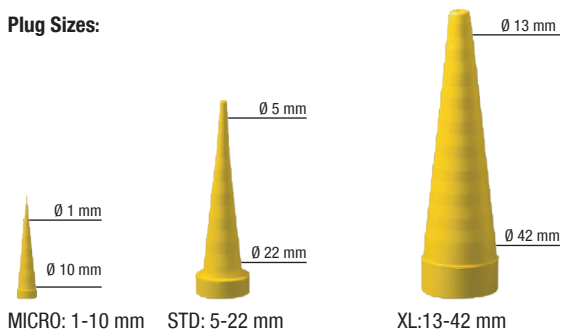

STAUFF Serviceline Plugs - MIXBOX

2020076472 SSP-01/42-YE-MIXBOX

STAUFF[®]
SPECIALS

\$55.00 EACH
+ GST

RRP: **\$137.94**

For account customers only

Advantages

- Minimises spillage
- Provides dust free protection
- Re-usable
- Wipes clean
- Quick and easy 3 step installation:
(1) Insert (2) Push (3) Push & Twist
- Ideal tool for professional hose fitters
- No additional tools required for assembly
- Easy and safe identification – bright yellow colour
- Packaged in re-closable blister packs
- Resistance to most oils and chemicals

**Valid until 31st August 2019
or until stock is sold**

Plug Sizes:

Packaging Quantity:

MIXBOX consists of: 4 x MICRO (1-10 mm)
4 x STD (5-22 mm)
2 x XL (13-42 mm)

Typical Applications

Agriculture, Construction, Engineering, Mobile, Automotive Workshop, Machine Service, Transport Service, Marine, Emergency Services, Service and Repair Contractors